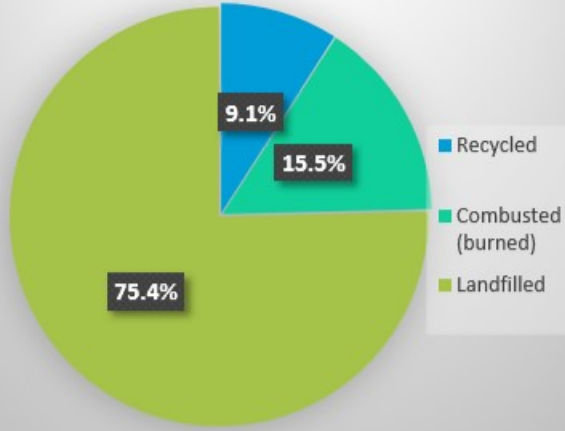

The graph and chart below illustrate what happened to the plastic waste in the U.S. in 2015

Amount of Plastic Waste Collected in 2015

Plastic Waste Collected in 2015

MANAGEMENT PATHWAY (What happened to the plastic waste once it was collected)	WEIGHT (In thousands of US tons)
Recycled	3,140
Combusted (burned)	5,350
Landfilled	26,010

TOTAL AMOUNT OF PLASTIC WASTE	34,500
--------------------------------------	---------------

(source: www.epa.gov)