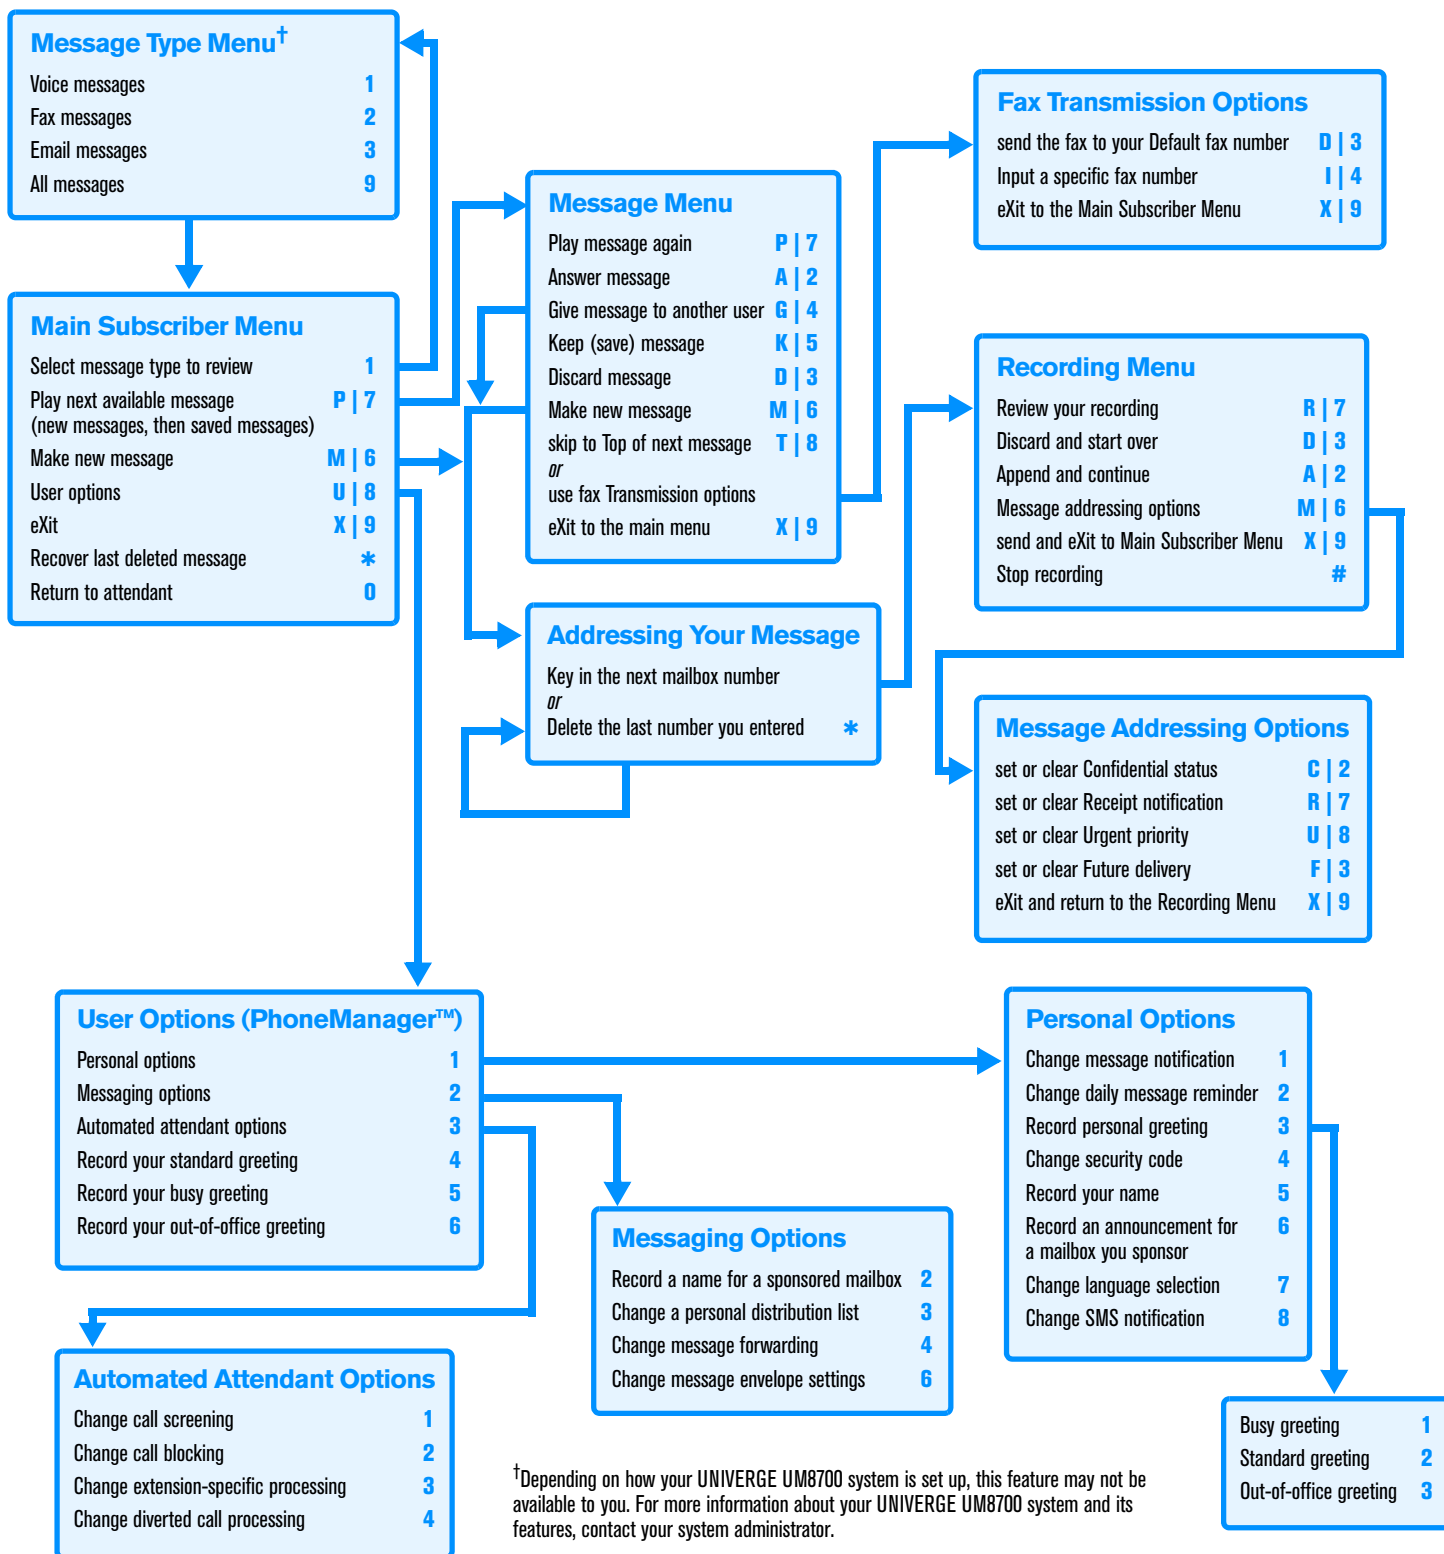

# Quick Reference Card for Centigram Emulation

NEC

<sup>†</sup>Depending on how your UNIVERGE UM8700 system is set up, this feature may not be available to you. For more information about your UNIVERGE UM8700 system and its features, contact your system administrator.